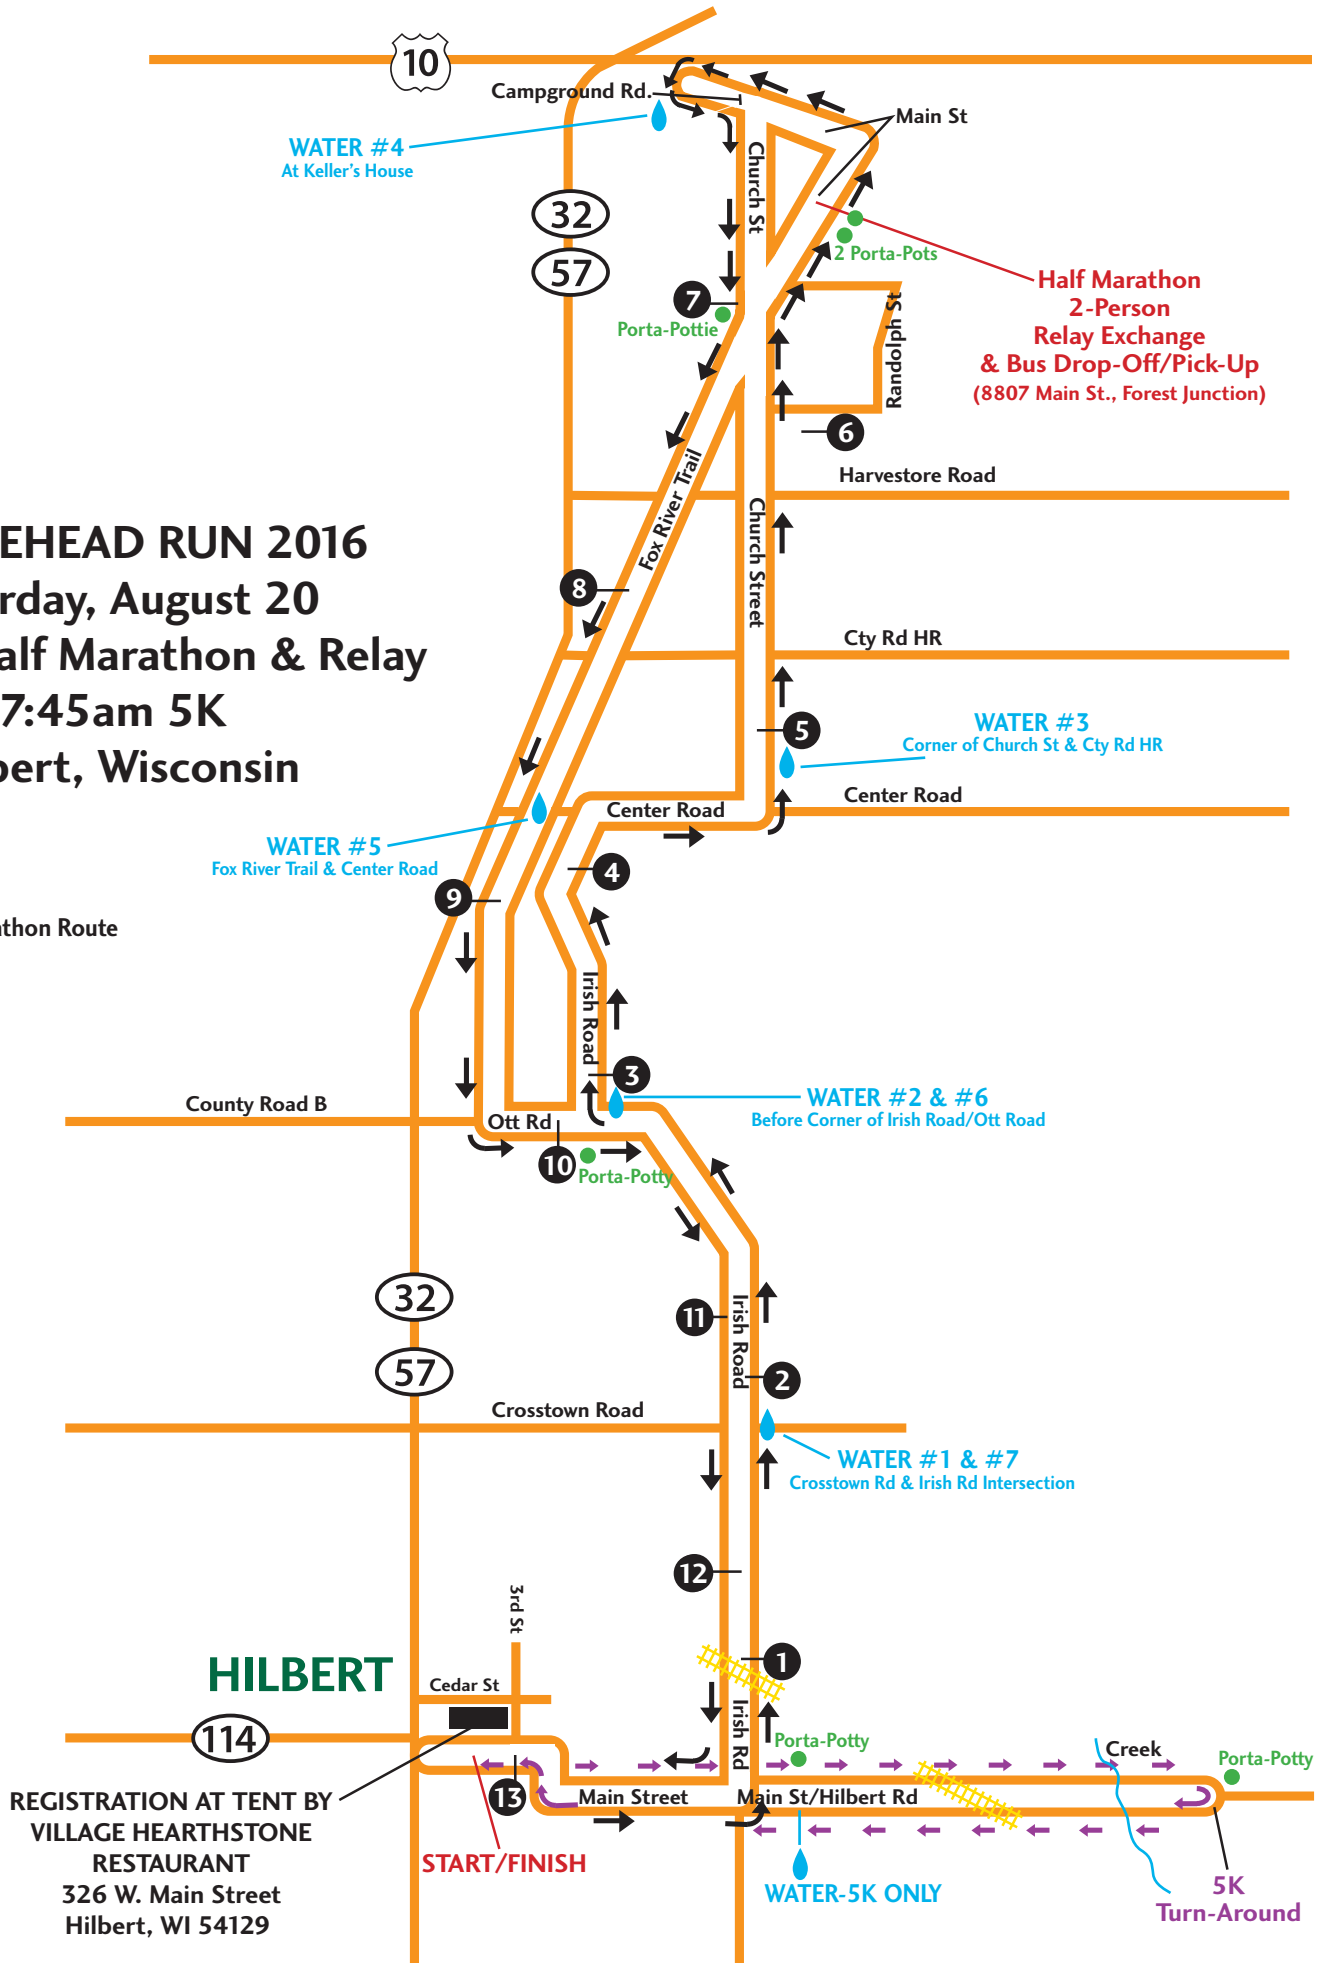

CHEESEHEAD RUN 2016

Saturday, August 20
7:15am Half Marathon & Relay
7:45am 5K
Hilbert, Wisconsin

→ = Half Marathon Route
→ = 5K Route

REGISTRATION AT TENT BY
VILLAGE HEARTHSTONE
RESTAURANT
326 W. Main Street
Hilbert, WI 54129

START/FINISH

WATER-5K ONLY

5K Turn-Around